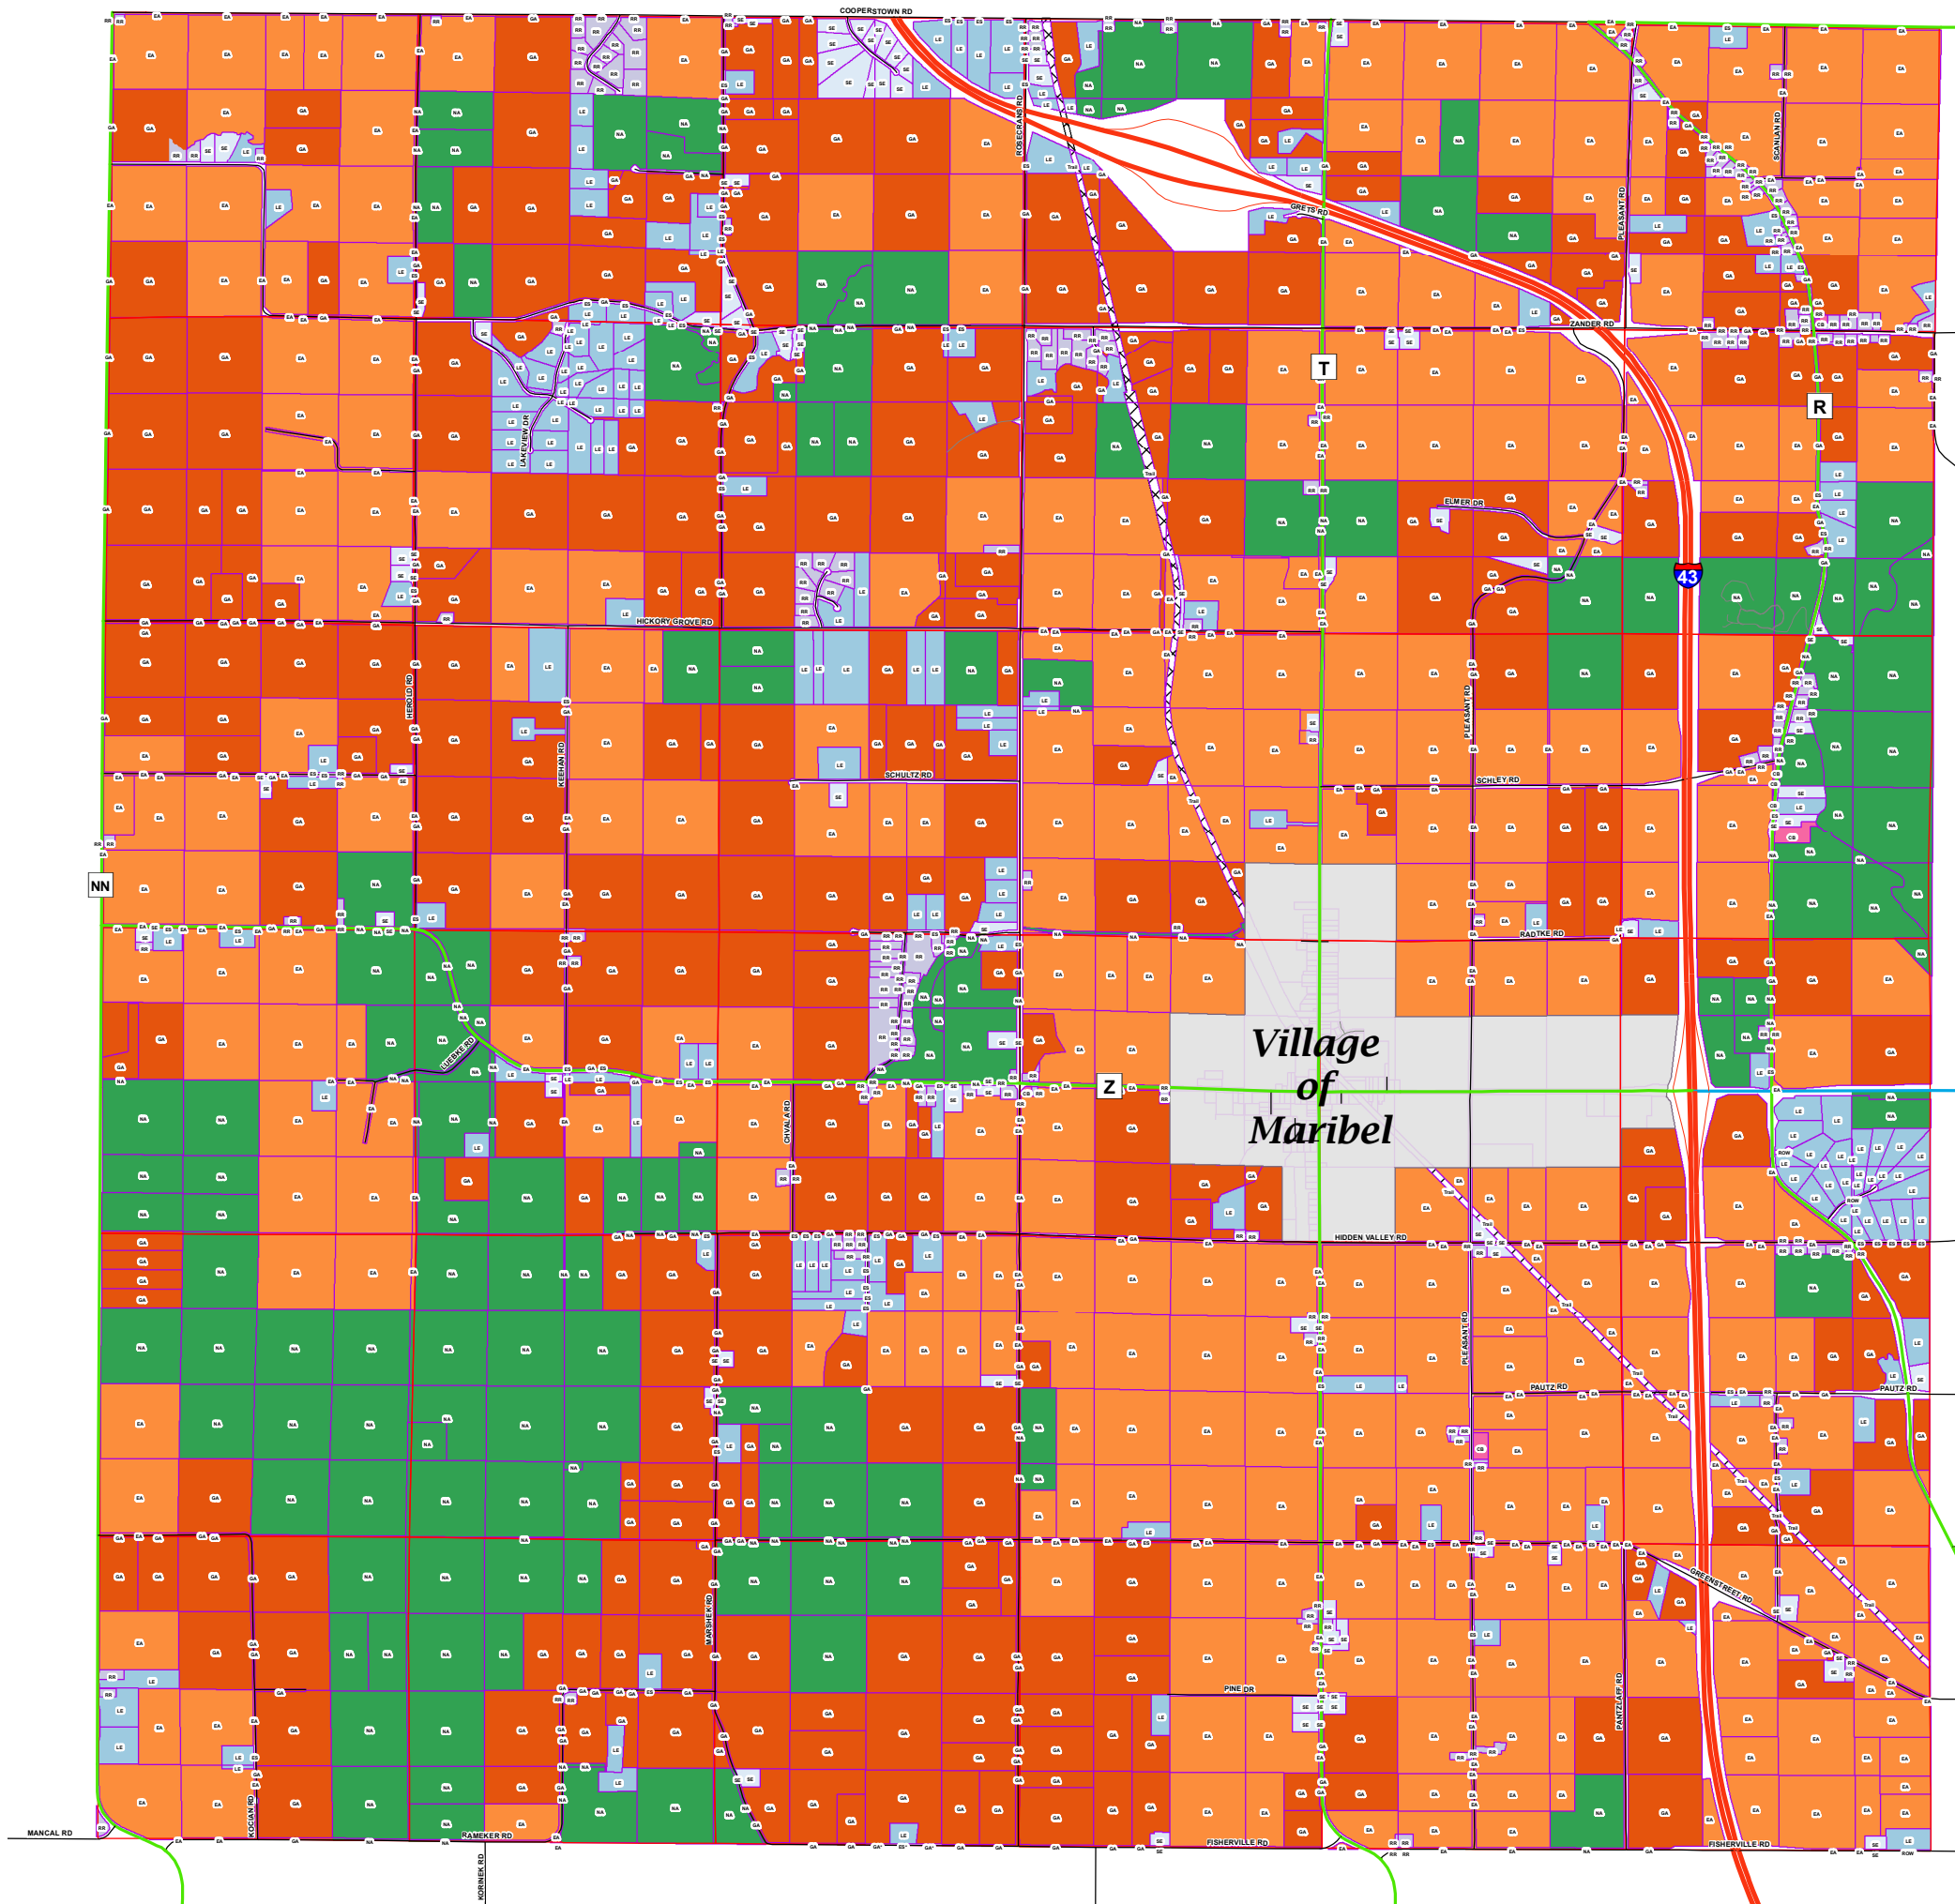

# Town of Cooperstown Proposed Zoning Map

## Legend Zoning Districts

- CB
- EA
- GA
- HD
- ID
- LE
- LR
- NA
- RR
- SE
- Section
- Parcels

0 2,200 4,400 Feet